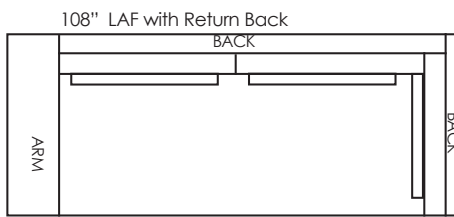

# LANCASTER

**132"W x 108"D Sectional**

-LAF 88"W Open End

-RSF 108" Return Back

## DERBY SECTIONAL 8660

D44 H26/33

AH20 AW11 SD30/24 SH18

Derby bench seats, backs & kidneys standard • Ask about optional cushion configurations and custom sectionals  
1.5"H x 9.75" Square Legs • Call for Pricing and Yardage Estimates

ALL UNITS AVAILABLE IN LEFT OR RIGHT FACING