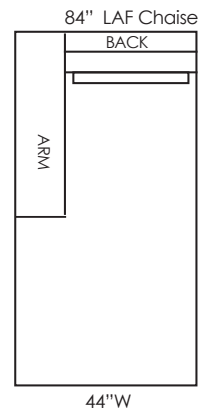

# LANCASTER

**132"W x 108"D Sectional**

-LAF 88"W Open End

-RSF 108" Return Back

## DERBY SECTIONAL 8660

D44 H26/33

AH20 AW11 SD30/24 SH18

Derby bench seats, backs & kidneys standard • Ask about optional cushion configurations and custom sectionals  
1.5"H x 9.75" Square Legs • Call for Pricing and Yardage Estimates

ALL UNITS AVAILABLE IN LEFT OR RIGHT FACING