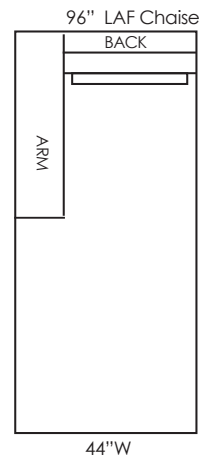

# LANCASTER

**132"W x 108"D Sectional**

-LAF 88"W Open End

-RSF 108" Return Back

## DERBY SECTIONAL 8660

D44 H26/33

AH20 AW11 SD30/24 SH18

Derby bench seats, backs & kidneys standard • Ask about optional cushion configurations and custom sectionals  
1.5"H x 9.75" Square Legs • Call for Pricing and Yardage Estimates

ALL UNITS AVAILABLE IN LEFT OR RIGHT FACING