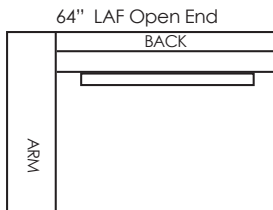

# LANCASTER

**132"W x 108"D Sectional**

-LAF 88"W Open End

-RSF 108" Return Back

## DERBY SECTIONAL 8660

D44 H26/33

AH20 AW11 SD30/24 SH18

Derby bench seats, backs & kidneys standard • Ask about optional cushion configurations and custom sectionals  
1.5"H x 9.75" Square Legs • Call for Pricing and Yardage Estimates

ALL UNITS AVAILABLE IN LEFT OR RIGHT FACING