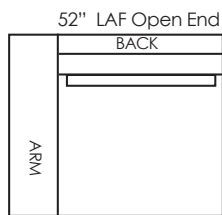

# LANCASTER

**132"W x 108"D Sectional**

-LAF 88"W Open End

-RSF 108" Return Back

## DERBY SECTIONAL 8660

D44 H26/33

AH20 AW11 SD30/24 SH18

Derby bench seats, backs & kidneys standard • Ask about optional cushion configurations and custom sectionals  
1.5"H x 9.75" Square Legs • Call for Pricing and Yardage Estimates

ALL UNITS AVAILABLE IN LEFT OR RIGHT FACING